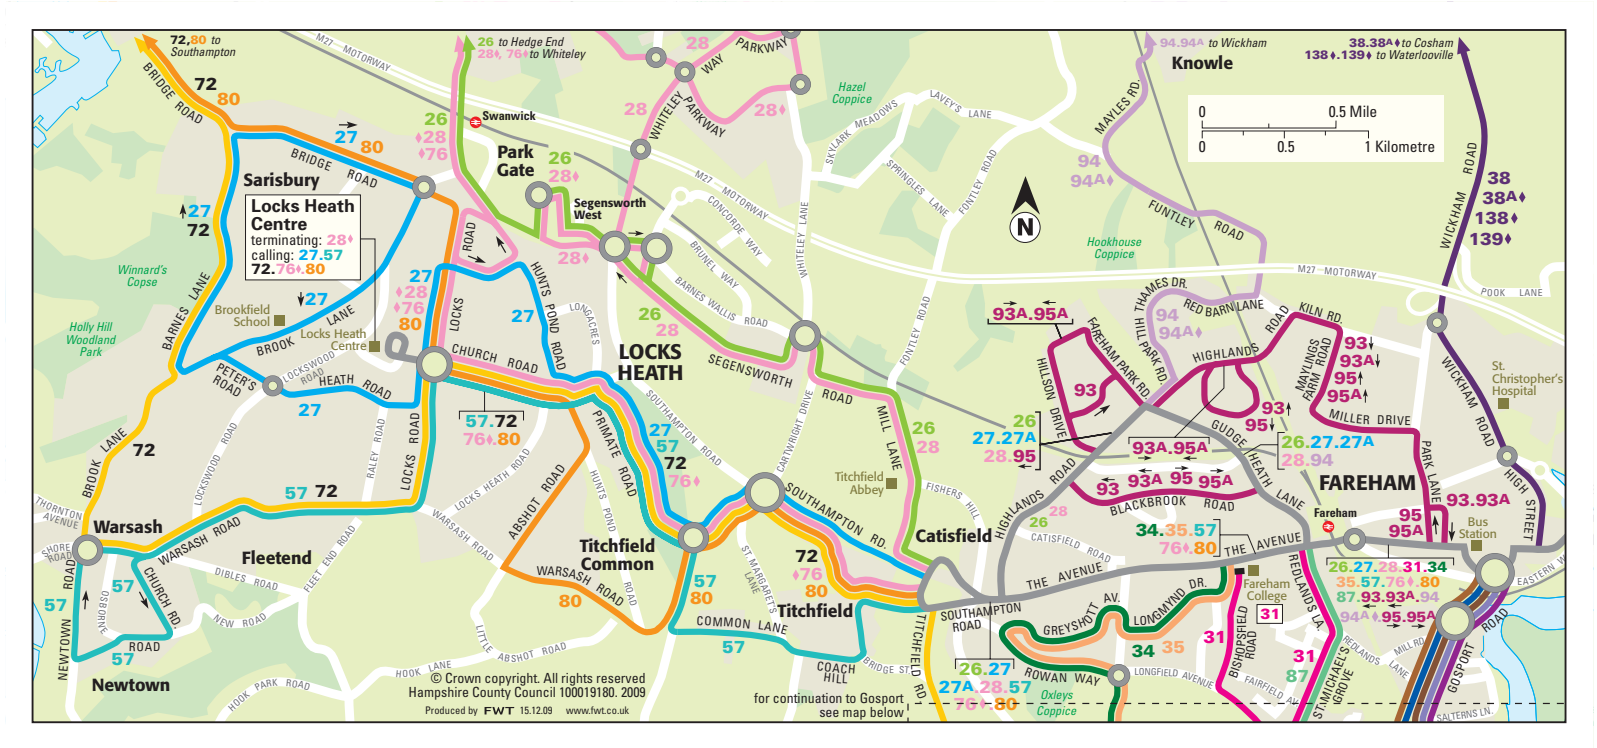

index to places served

Highlands Thorni Avenue.....	93A 95A
Hill Head.....	33 35 35A
Hoerford.....	81 82 83 85 85A 86 88
Holbrook Leisure Centre/.....	81 82 83
Ice Rink.....	81 82 83
Howe Road Rowner.....	88
Knowle.....	94 94A
Lee-on-the-Solent.....	34 36 72 87A
Lower Swanwick.....	72 78C 80
Lowford.....	56 72 80
Maylings Farm.....	93 93A 95 95A
Meon Park.....	33 35
Northarbour.....	57
Park Gate.....	28 76 76A 80
Paulsgrove.....	1A 5 5A 63
Peel Common.....	33 36 87 87A
Portchester Precinct.....	1A 5 5A 57 X57 63
Portchester Rail Station.....	1A 5 5A 63
Portsmouth City Centre.....	1A 5 5A 57 X57
QA Hospital.....	38 63
Redlands Lane.....	31 87
Royal Clarence Yard.....	29 30
St Anne's School.....	78C
St Vincent College.....	83 87 87A
Sarisbury Green.....	27A 72 78C 80
Segensworth.....	26 28
South Downs College.....	52
Southampton City Centre.....	72 80 78C
Southwick.....	38 38A 138 139
Stokes Bay.....	88
Stubbington.....	33 34 35 72 87A
Submarine Museum.....	29 30
Swanwick Rail Station.....	26
Titchfield.....	57 72 78C 80
(Via by-pass).....	27 27A
War Memorial Hospital.....	34 72 82 88
Warsash.....	57 72 78C
Waterlooville.....	138 139
West End.....	31 34 35 87
Whiteley.....	28 76 76A
Wickham.....	38 38A 94 94A 138 139
Winnards Park.....	27 27A 72
Woolston.....	72 80
Woodcot.....	88