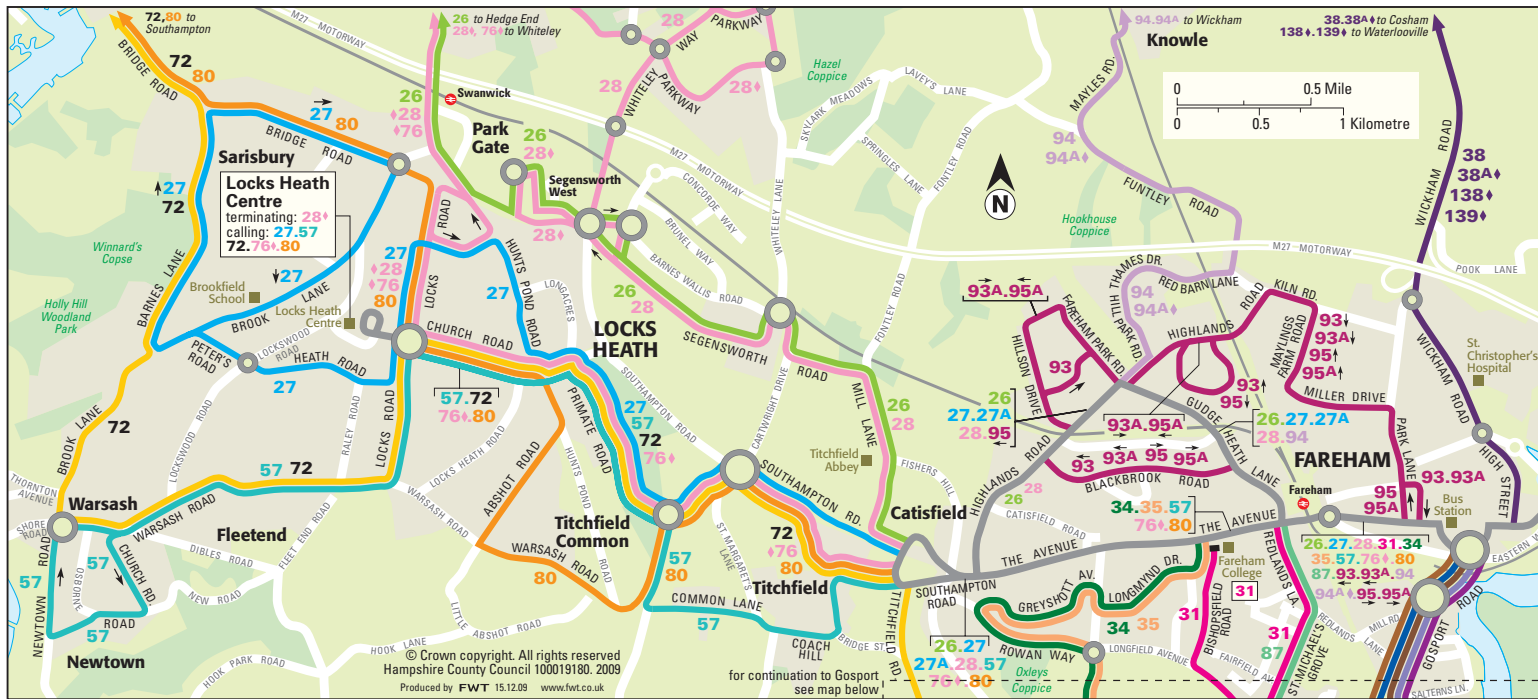

index to places served

Highlands Thorni Avenue.....	93A 95A
Hill Head.....	33 35 35A
Hoerford.....	81 82 83 85 85A 86 88
Holbrook Leisure Centre/.....	81 82 83
Ice Rink.....	81 82 83
Howe Road Rowner.....	88
Knowle.....	94 94A
Lee-on-the-Solent.....	34 36 72 87A
Lower Swanwick.....	72 78C 80
Lowford.....	56 72 80
Maylings Farm.....	93 93A 95 95A
Meon Park.....	33 35
Northarbour.....	57
Park Gate.....	28 76 76A 80
Paulsgrove.....	1A 5 5A 63
Peel Common.....	33 36 87 87A
Portchester Precinct.....	1A 5 5A 57 X57 63
Portchester Rail Station.....	1A 5 5A 63
Portsmouth City Centre.....	1A 5 5A 57 X57
QA Hospital.....	38 63
Redlands Lane.....	31 87
Royal Clarence Yard.....	29 30
St Anne's School.....	78C
St Vincent College.....	83 87 87A
Sarisbury Green.....	27A 72 78C 80
Segensworth.....	26 28
South Downs College.....	52
Southampton City Centre.....	72 80 78C
Southwick.....	38 38A 138 139
Stokes Bay.....	88
Stubbington.....	33 34 35 72 87A
Submarine Museum.....	29 30
Swanwick Rail Station.....	26
Titchfield.....	57 72 78C 80
(Via by-pass).....	27 27A
War Memorial Hospital.....	34 72 82 88
Warsash.....	57 72 78C
Waterlooville.....	138 139
West End.....	31 34 35 87
Whiteley.....	28 76 76A
Wickham.....	38 38A 94 94A 138 139
Winnards Park.....	27 27A 72
Woolston.....	72 80
Woodcot.....	88